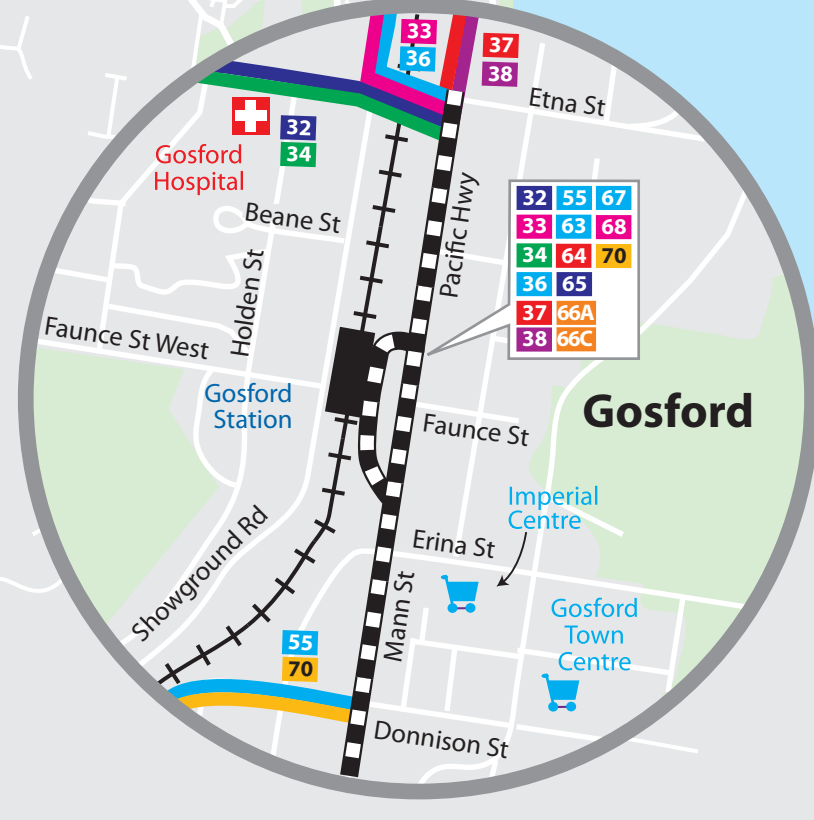

Mangrove Mountain, Spencer, Somersby Inset

See Gosford inset top right

See Ettalong inset top right

**Bus routes**

- 32** Gosford - Somersby - Mangrove Mtn - Spencer
- 33** Gosford - West Gosford - Somersby
- 34** Gosford - Kariong
- 36** Gosford - Narara - Niagara Park - Ourimbah - Tuggerah
- 37** Gosford - Lisarow - Settlers Park - Ourimbah - Tuggerah
- 38** Gosford - Wyoming
- 50** Woy Woy - Umina Beach via Ocean Beach Rd & Cowper Rd
- 53** Woy Woy - Ettalong Beach - Booker Bay via Springwood St
- 54** Woy Woy - Umina Beach - Pearl Beach - Patonga via Cogra Rd & Trafalgar Av
- 55** Gosford - Woy Woy - Umina Beach - Ettalong Beach via Ocean Beach Rd
- 57** Woy Woy - Umina Beach - Ettalong Beach via Umina West
- 58** Woy Woy - Woy Woy Bay via Phegans Bay
- 59** Woy Woy - Wagstaffe via Ettalong Beach & Booker Bay
- 63** Gosford - Davistown - Saratoga via Green Point
- 64** Gosford - Kincumber - Woy Woy via Empire Bay & Booker Bay
- 65** Gosford - Wagstaffe via Kincumber & MacMasters Beach
- 66A** Gosford - Copacabana & Avoca (anti clockwise loop)
- 66C** Gosford - Avoca & Copacabana (clockwise loop)
- 67** Gosford - Erina Fair - Terrigal - North Avoca
- 68** Gosford - Erina Fair - Wamberal - Terrigal
- 70** Gosford - Woy Woy - Ettalong Beach via Priestley Pde & Blackwall Rd

**Legend**

- Multiple Routes
- Common Route
- Occasional Route
- Train Stations
- Shopping Centres
- Hospitals