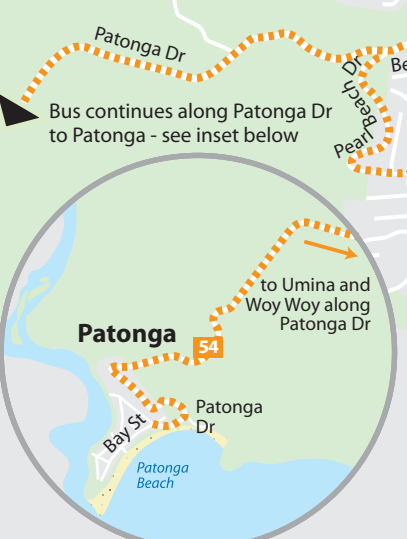

Mangrove Mountain, Spencer, Somersby Inset

See Gosford inset top right

See Ettalong inset top right

**Bus routes**

- 32** Gosford - Somersby - Mangrove Mtn - Spencer
- 33** Gosford - West Gosford - Somersby
- 34** Gosford - Kariong
- 36** Gosford - Narara - Niagara Park - Ourimbah - Tuggerah
- 37** Gosford - Lisarow - Settlers Park - Ourimbah - Tuggerah
- 38** Gosford - Wyoming
- 50** Woy Woy - Umina Beach via Ocean Beach Rd & Cowper Rd
- 53** Woy Woy - Ettalong Beach - Booker Bay via Springwood St
- 54** Woy Woy - Umina Beach - Pearl Beach - Patonga via Cogra Rd & Trafalgar Av
- 55** Gosford - Woy Woy - Umina Beach - Ettalong Beach via Ocean Beach Rd
- 57** Woy Woy - Umina Beach - Ettalong Beach via Umina West
- 58** Woy Woy - Woy Woy Bay via Phegans Bay
- 59** Woy Woy - Wagstaffe via Ettalong Beach & Booker Bay
- 63** Gosford - Davistown - Saratoga via Green Point
- 64** Gosford - Kincumber - Woy Woy via Empire Bay & Booker Bay
- 65** Gosford - Wagstaffe via Kincumber & MacMasters Beach
- 66A** Gosford - Copacabana & Avoca (anti clockwise loop)
- 66C** Gosford - Avoca & Copacabana (clockwise loop)
- 67** Gosford - Erina Fair - Terrigal - North Avoca
- 68** Gosford - Erina Fair - Wamberal - Terrigal
- 70** Gosford - Woy Woy - Ettalong Beach via Priestley Pde & Blackwall Rd

**Legend**

- Multiple Routes
- Common Route
- Occasional Route
- Train Stations
- Shopping Centres
- Hospitals