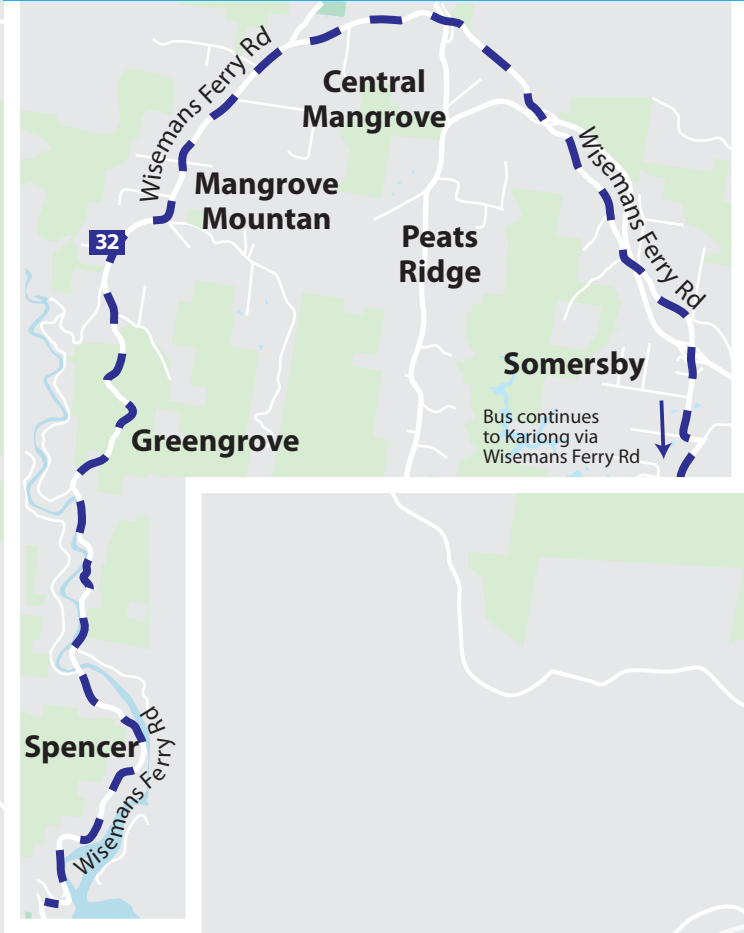

Mangrove Mountain, Spencer, Somersby Inset

See Gosford inset top right

See Ettalong inset top right

**Bus routes**

- 32** Gosford - Somersby - Mangrove Mtn - Spencer
- 33** Gosford - West Gosford - Somersby
- 34** Gosford - Kariong
- 36** Gosford - Narara - Niagara Park - Ourimbah - Tuggerah
- 37** Gosford - Lisarow - Settlers Park - Ourimbah - Tuggerah
- 38** Gosford - Wyoming
- 50** Woy Woy - Umina Beach via Ocean Beach Rd & Cowper Rd
- 53** Woy Woy - Ettalong Beach - Booker Bay via Springwood St
- 54** Woy Woy - Umina Beach - Pearl Beach - Patonga via Cogra Rd & Trafalgar Av
- 55** Gosford - Woy Woy - Umina Beach - Ettalong Beach via Ocean Beach Rd
- 57** Woy Woy - Umina Beach - Ettalong Beach via Umina West
- 58** Woy Woy - Woy Woy Bay via Phegans Bay
- 59** Woy Woy - Wagstaffe via Ettalong Beach & Booker Bay
- 63** Gosford - Davistown - Saratoga via Green Point
- 64** Gosford - Kincumber - Woy Woy via Empire Bay & Booker Bay
- 65** Gosford - Wagstaffe via Kincumber & MacMasters Beach
- 66A** Gosford - Copacabana & Avoca (anti clockwise loop)
- 66C** Gosford - Avoca & Copacabana (clockwise loop)
- 67** Gosford - Erina Fair - Terrigal - North Avoca
- 68** Gosford - Erina Fair - Wamberal - Terrigal
- 70** Gosford - Woy Woy - Ettalong Beach via Priestley Pde & Blackwall Rd

**Legend**

- Multiple Routes
- Common Route
- Occasional Route
- Train Stations
- Shopping Centres
- Hospitals